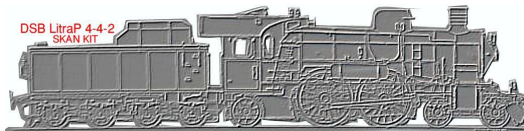

Heljan 1828 Lynette Ym4+Ys11

Lima DSB MR / MRD 4051 LED lights F1 F2 needs new traction tyres

Heljan Triangl 627 Piko DSB Desiro 4914

Epokemodelle OHJ Skandia Skinnebus Sm16/266 DCC Lights and Sound Ostsjaellandse Jernbabe-Selskab > [15 ??] Roco Arriva LINT

F2010 Black 0-6-0T DSB F687
687 Hobbykaeden Denmark July 2016 Zimo
Sound

SKANKIT (J Clark) Black DSB
Litra P 4-4-2 KIT pre-assembled
chassis A Flint Sale Feb 2017

Roco Litra N ex DB BR50
2-10-0 50.2501 DB BR50
Berlin Blockage